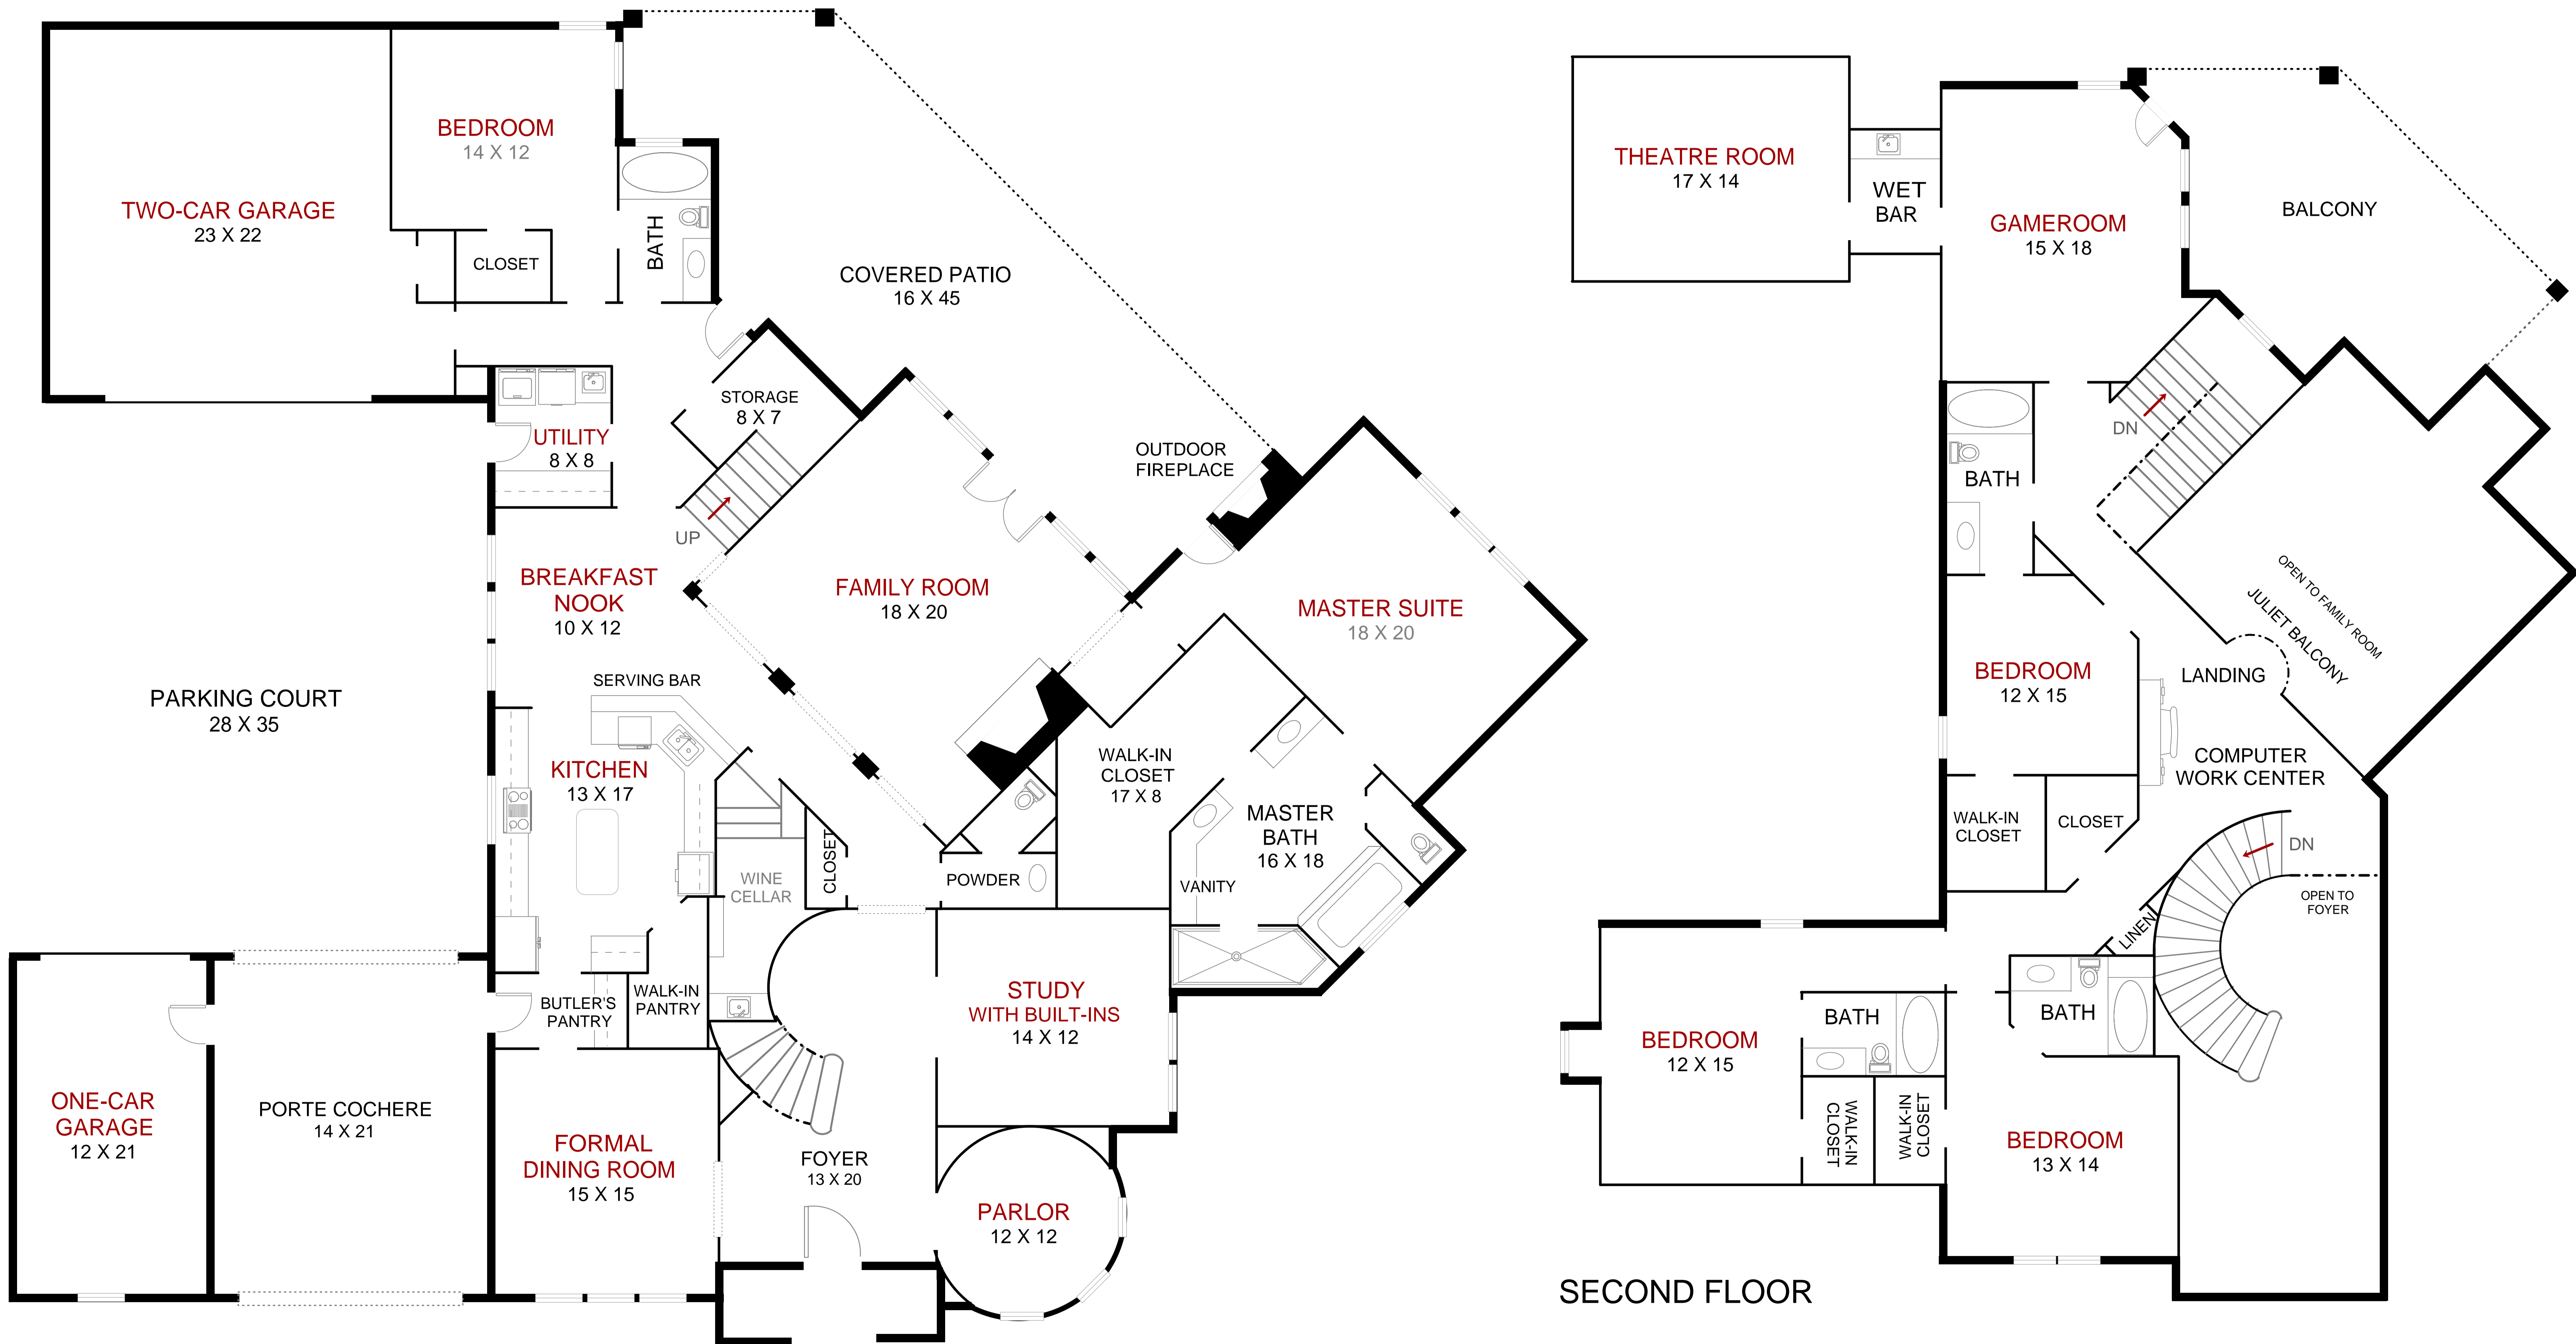

2155 Edmonson Drive
Lucas, TX 75002

Tom Grisak
103 West Main
Allen, TX 75013
972/359-1553 Phone
972/359-1554 Fax
tom@grisak.com
www.grisak.com

DRAWING PRODUCED BY:

The floor plan is a general depiction of the layout of the rooms. It is only approximate and is not an exact measurement of the size of the house or the rooms shown in the plan.